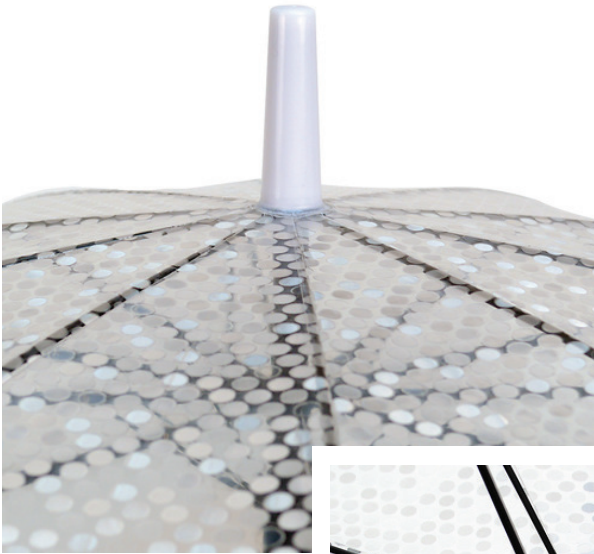

① 6pc Pre Pack
Lightweight Design
Slim-design Handle
Non-slip Handle with Automatic-open button
Approx.: 33" Diameter x 29.5" Tall

② 6pc Pre Pack
Lightweight Design
Slim-design Handle
Non-slip Handle with Automatic-open button
Approx.: 33" Diameter x 30.5" Tall

- ① Fushcia
- ② Burgundy
- ③ Red
- ④ Black
- ⑤ Navy

UM3114

12pc Pack Telescopic Canopy
Hand Open Umbrella
\$2.50/unit

12 pre-pack
Hand Open & Close Umbrella
Telescopic Canopy Style
Plastic Handle
Folded length 8" opens to 20" with self case
Imported

UL1704

12pc Wooden Auto-Open
Umbrella with Metal Frame
\$2.75/unit

12 pre-pack
Wooden Shaft & Handle
Black Metal Frame
Auto-Open Button
Approx. Height 35" x 40" Diameter
Imported

UC18

6pc See-Thru-Bubble
Wind-Resistant Premium Clear
Umbrella with Color Border